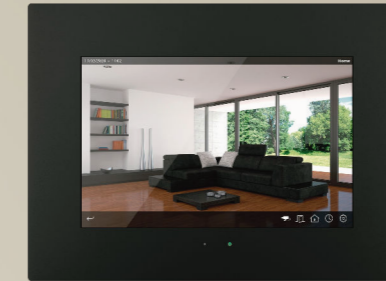

Iddero manufactures products for home and building automation based on the KNX standard.

Iddero products are manufactured in Europe following the strictest national and international quality and security standards and guidelines.

KNX is an international standard for home and building control, adopted by hundreds of manufacturers worldwide. The wide range of compatible products allows for optimal configuration of the installation, according to the needs of each particular case.