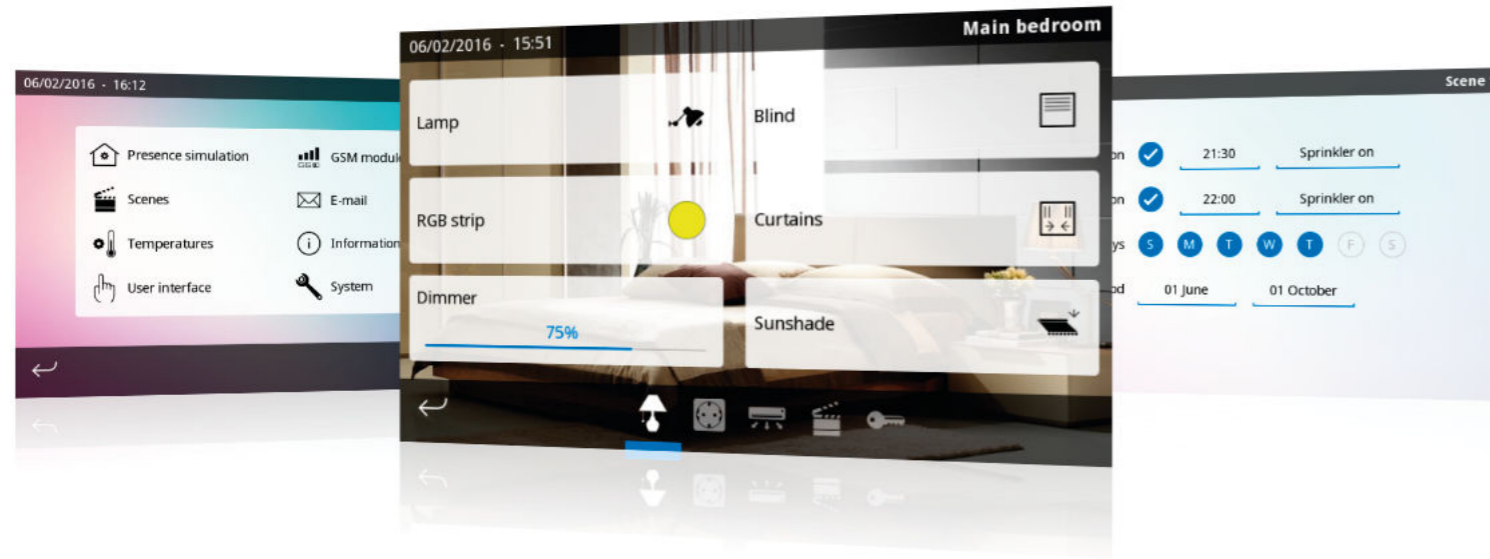

iddero HC3 / HC3L

Attractive visualisation

Intuitive, user-friendly visualisation with a clean and polished user interface. Supports up to 512 custom pages. Graphical navigation through maps and zones, a wide range of widgets, configurable background images, touch gestures, and much more.

Remote access

Integrated web server for remote access from any smartphone or tablet, or from desktop web browsers. Compatible with the idderocloud service.

Feature-packed

Time schedules, user-editable scenes, alarm monitoring, presence simulation, notifications, logic and arithmetic functions, integrated thermostats, four multi-function inputs, battery-backed real time clock, direct connection to the KNX bus...

Easy, intuitive configuration

Create your projects in a matter of minutes using the iddero-config configuration software, even without actual access to the target device. Ultra-fast programming over IP.