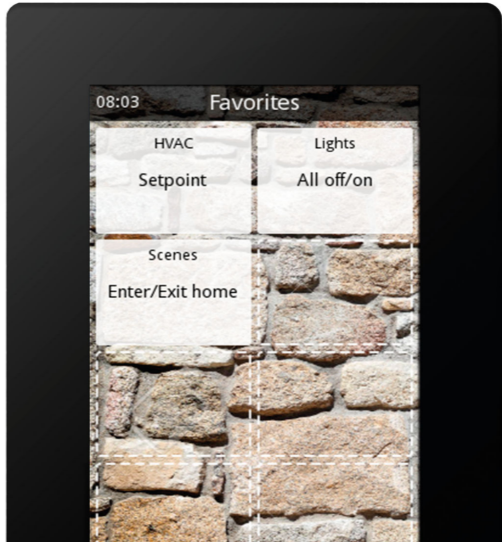

Available finishes:

- Black
- White