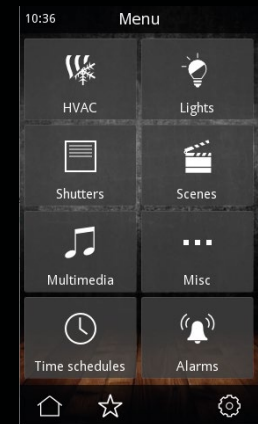

Models

Iddero **VERSO**
4.3" KNX capacitive touch panel

VERSO+IP
4.3" KNX capacitive touch panel
with IP connection for remote access

VERSO/INDOOR
4.3" KNX capacitive touch panel
with IP connection and door phone function

Finishes

GLASS black

GLASS white

IDDEROVERSO

4.3" KNX capacitive touch panel

Visualisation

A user interface you will actually want to use

Discover a beautifully crafted user interface where every detail has been carefully designed. Combine a wide range of widgets, including RGBW pickers, regulation bars, rotary controls, and much more. Customize the look & feel to meet your needs and preferences.

- Widescreen 4.3" TFT display (16:9)
- Capacitive multitouch technology
- Up to 48 control functions, organized in 6 configurable pages
- Wide range of UI widgets
- User editable "favorites" page
- Configurable background images in all pages
- Touch gestures (4 swipe gestures + multitouch gesture) to run quick actions even when the display is off (power saving mode)

Dark mode

Try the new “dark mode” – an alternative user interface theme based on a palette of dark tones that reduces the luminance emitted by the screen. Dark mode helps reduce eye strain and facilitates screen use in low-light environments.