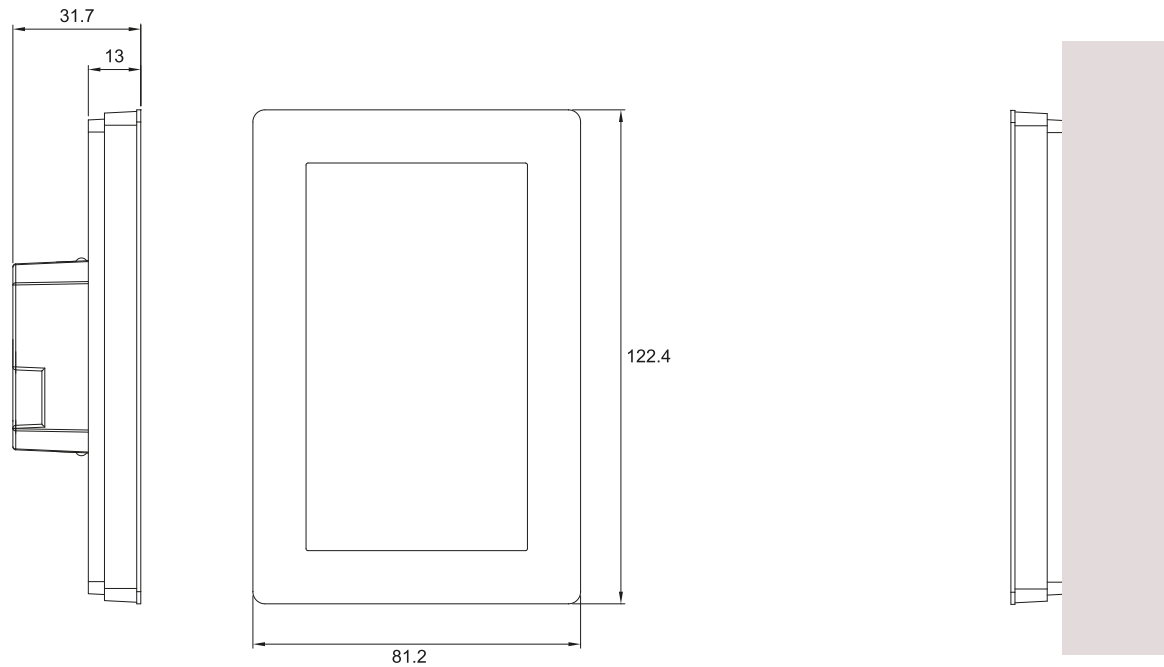

All measurements in mm

Reference

Description

[DW-VERSO-B](#)

Iddero VERSO 4.3" KNX capacitive touch panel, black GLASS finish

[DW-VERSO-W](#)

Iddero VERSO 4.3" KNX capacitive touch panel, white GLASS finish