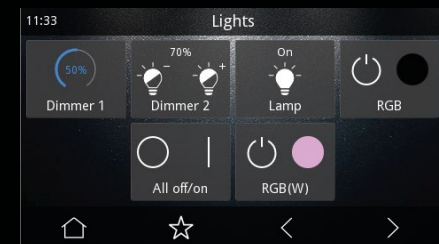

Finishes

GLASS black

GLASS white

IDDEROVERSO

4.3" KNX capacitive touch panel

Visualisation

A user interface you will actually want to use

Discover a beautifully crafted user interface where every detail has been carefully designed. Combine a wide range of widgets, including RGBW pickers, regulation bars, rotary controls, and much more. Customize the look & feel to meet your needs and preferences.

- Widescreen 4.3" TFT display (16:9)
- Capacitive multitouch technology
- Up to 48 control functions, organized in 6 configurable pages
- Wide range of UI widgets
- User editable "favorites" page
- Configurable background images in all pages
- Touch gestures (4 swipe gestures + multitouch gesture) to run quick actions even when the display is off (power saving mode)

Dark mode

Try the new “dark mode” – an alternative user interface theme based on a palette of dark tones that reduces the luminance emitted by the screen. Dark mode helps reduce eye strain and facilitates screen use in low-light environments.