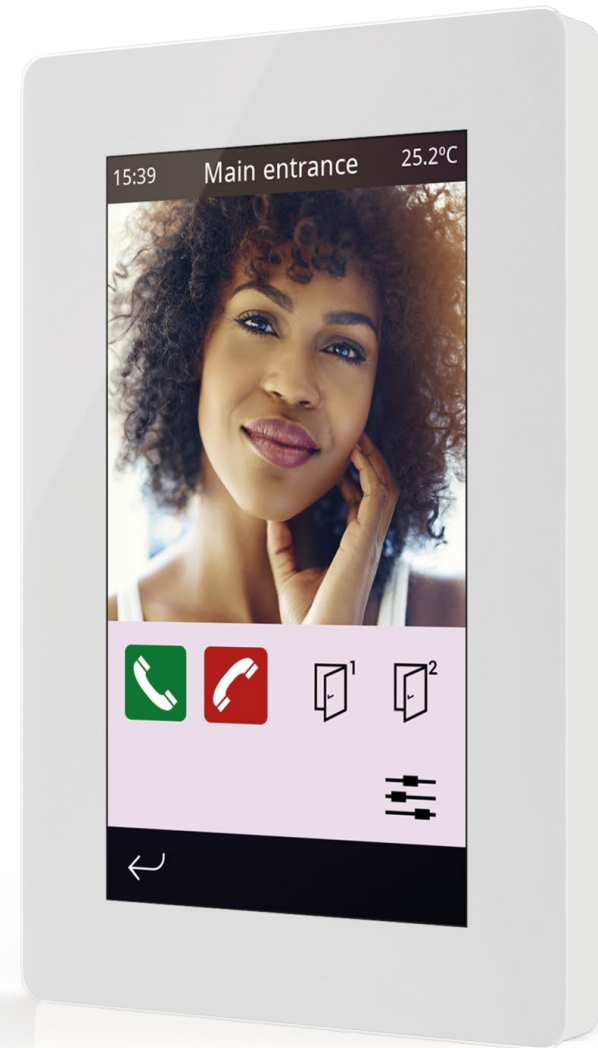

Iddero VERSO with superpowers

Everything from Iddero **VERSO** and **VERSO+IP**, now with twice as many UI controls (up to 96 controls organized in 12 pages), plus door phone integration and IP camera visualisation.

Welcome home!

VERSO/INDOOR doubles as an indoor monitor for your door phone system. Receive incoming calls from your door entry panel and enjoy best-in-class performance with exceptional image quality and full-duplex audio with acoustic echo cancellation.

The choice is yours

VERSO/INDOOR is compatible with SIP door stations from most major IP manufacturers out of the box, as well as with generic SIP door stations.

Coming soon; please check availability

MURA

SSS SIEDLE

FERMAX

Comelit

DoorBird

Carus

ROBIN

BAUDISCH