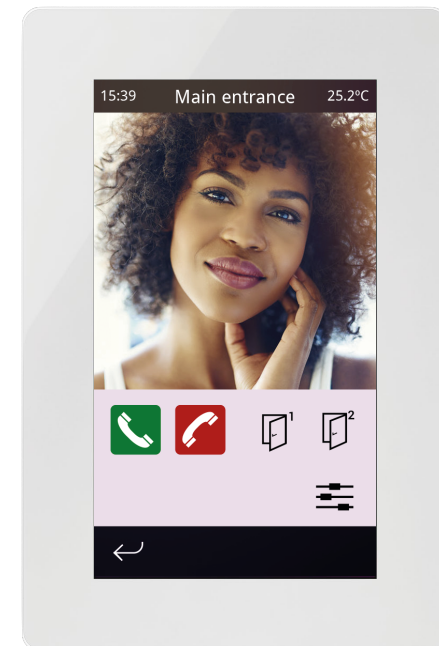

IDDEROVERSO

4.3" KNX capacitive touch panels with
remote access and door phone function

be surprised

iddero

www.iddero.com

Elegant. Compact. Versatile.

Welcome to Iddero **VERSO**: A family of 4.3" capacitive touch panels that combine an attractive, beautifully crafted visualisation, a wide array of functionality, IP connectivity for remote access, and seamless integration with door phone systems. Available in white or black GLASS finishes, supports surface and flush mounting, in portrait or landscape mode. The perfect choice for any environment.

Models

Iddero **VERSO**
4.3" KNX capacitive touch panel

VERSO+IP
4.3" KNX capacitive touch panel
with IP connection for remote access

VERSO/INDOOR
4.3" KNX capacitive touch panel
with IP connection and door phone function

- Widescreen 4.3" TFT display (16:9)
- Capacitive multitouch technology
- Up to 48 control functions, organized in 6 configurable pages
- Wide range of UI widgets
- User editable "favorites" page
- Configurable background images in all pages
- Touch gestures (4 swipe gestures + multitouch gesture) to run quick actions even when the display is off (power saving mode)

Dark mode

Try the new “dark mode” – an alternative user interface theme based on a palette of dark tones that reduces the luminance emitted by the screen. Dark mode helps reduce eye strain and facilitates screen use in low-light environments.