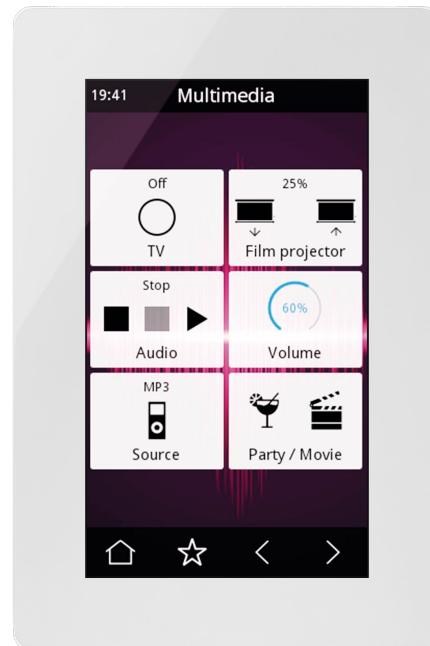

IDDEROVERSO

4.3" KNX capacitive touch panels with
remote access and door phone function

be surprised

iddero

www.iddero.com

Elegant. Compact. Versatile.

Welcome to Iddero **VERSO**: A family of 4.3" capacitive touch panels that combine an attractive, beautifully crafted visualisation, a wide array of functionality, IP connectivity for remote access, and seamless integration with door phone systems. Available in white or black GLASS finishes, supports surface and flush mounting, in portrait or landscape mode. The perfect choice for any environment.

Models

Iddero **VERSO**
4.3" KNX capacitive touch panel

VERSO+IP
4.3" KNX capacitive touch panel
with IP connection for remote access

VERSO/INDOOR
4.3" KNX capacitive touch panel
with IP connection and door phone function

- Widescreen 4.3" TFT display (16:9)
- Capacitive multitouch technology
- Up to 48 control functions, organized in 6 configurable pages
- Wide range of UI widgets
- User editable "favorites" page
- Configurable background images in all pages
- Touch gestures (4 swipe gestures + multitouch gesture) to run quick actions even when the display is off (power saving mode)

Dark mode

Try the new “dark mode” – an alternative user interface theme based on a palette of dark tones that reduces the luminance emitted by the screen. Dark mode helps reduce eye strain and facilitates screen use in low-light environments.