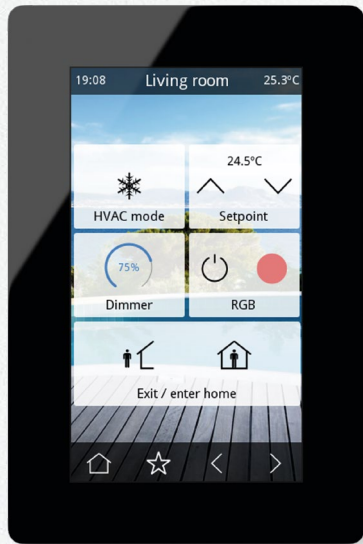

IDDEROVERSO

4.3" KNX capacitive touch panels with
remote access and door phone function

be surprised

iddero

www.iddero.com

Elegant. Compact. Versatile.

Welcome to Iddero **VERSO**: A family of 4.3" capacitive touch panels that combine an attractive, beautifully crafted visualisation, a wide array of functionality, IP connectivity for remote access, and seamless integration with door phone systems. Available in white or black GLASS finishes, supports surface and flush mounting, in portrait or landscape mode. The perfect choice for any environment.

Models

Iddero **VERSO**
4.3" KNX capacitive touch panel

VERSO+IP
4.3" KNX capacitive touch panel
with IP connection for remote access

VERSO/INDOOR
4.3" KNX capacitive touch panel
with IP connection and door phone function

Finishes

GLASS black

GLASS white

IDDEROVERSO

4.3" KNX capacitive touch panel

Visualisation

A user interface you will actually want to use

Discover a beautifully crafted user interface where every detail has been carefully designed. Combine a wide range of widgets, including RGBW pickers, regulation bars, rotary controls, and much more. Customize the look & feel to meet your needs and preferences.

- Widescreen 4.3" TFT display (16:9)
- Capacitive multitouch technology
- Up to 48 control functions, organized in 6 configurable pages
- Wide range of UI widgets
- User editable "favorites" page
- Configurable background images in all pages
- Touch gestures (4 swipe gestures + multitouch gesture) to run quick actions even when the display is off (power saving mode)