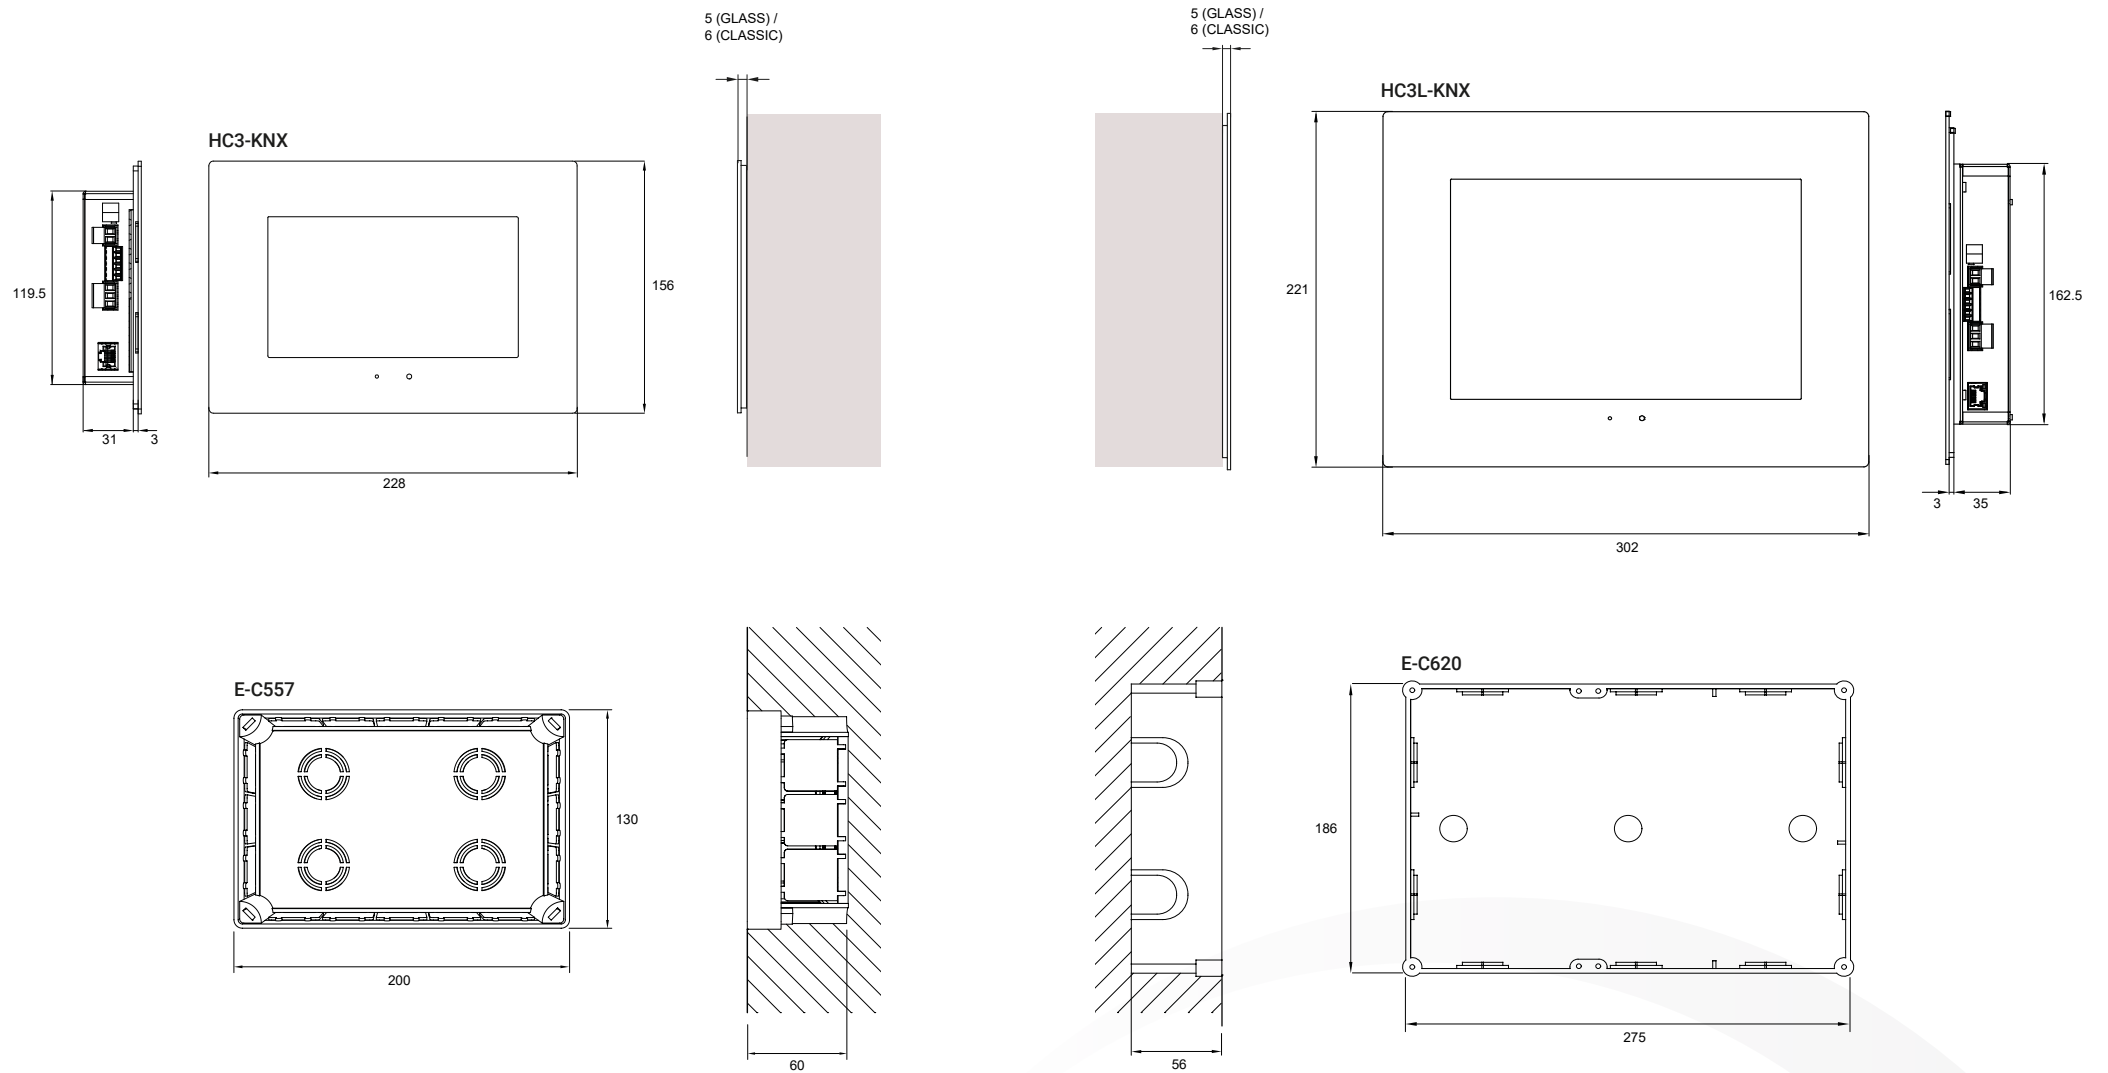

Dimensions

All measurements in mm

References

Reference	Description
HC3-KNX-GB	HC3 7" touch panel with multitouch TFT display, GLASS black finish
HC3-KNX-GW	HC3 7" touch panel with multitouch TFT display, GLASS white finish
HC3-KNX-CB	HC3 7" touch panel with multitouch TFT display, CLASSIC black finish
HC3-KNX-CW	HC3 7" touch panel with multitouch TFT display, CLASSIC white finish
HC3-KNX-CG	HC3 7" touch panel with multitouch TFT display, CLASSIC white finish
HC3L-KNX-GB	HC3L 10.1" touch panel with multitouch IPS display, GLASS black finish
HC3L-KNX-GW	HC3L 10.1" touch panel with multitouch IPS display, GLASS white finish
HC3L-KNX-CB	HC3L 10.1" touch panel with multitouch IPS display, CLASSIC black finish
HC3L-KNX-CW	HC3L 10.1" touch panel with multitouch IPS display, CLASSIC white finish
HC3L-KNX-CG	HC3L 10.1" touch panel with multitouch IPS display, CLASSIC grey finish
E-C557	Wall mounting box for HC3 7" touch panel
E-C620	Wall mounting box for HC3L 10.1" touch panel
DW-TS-N1PB	External temperature probe
DW-GSM	GSM expansion module