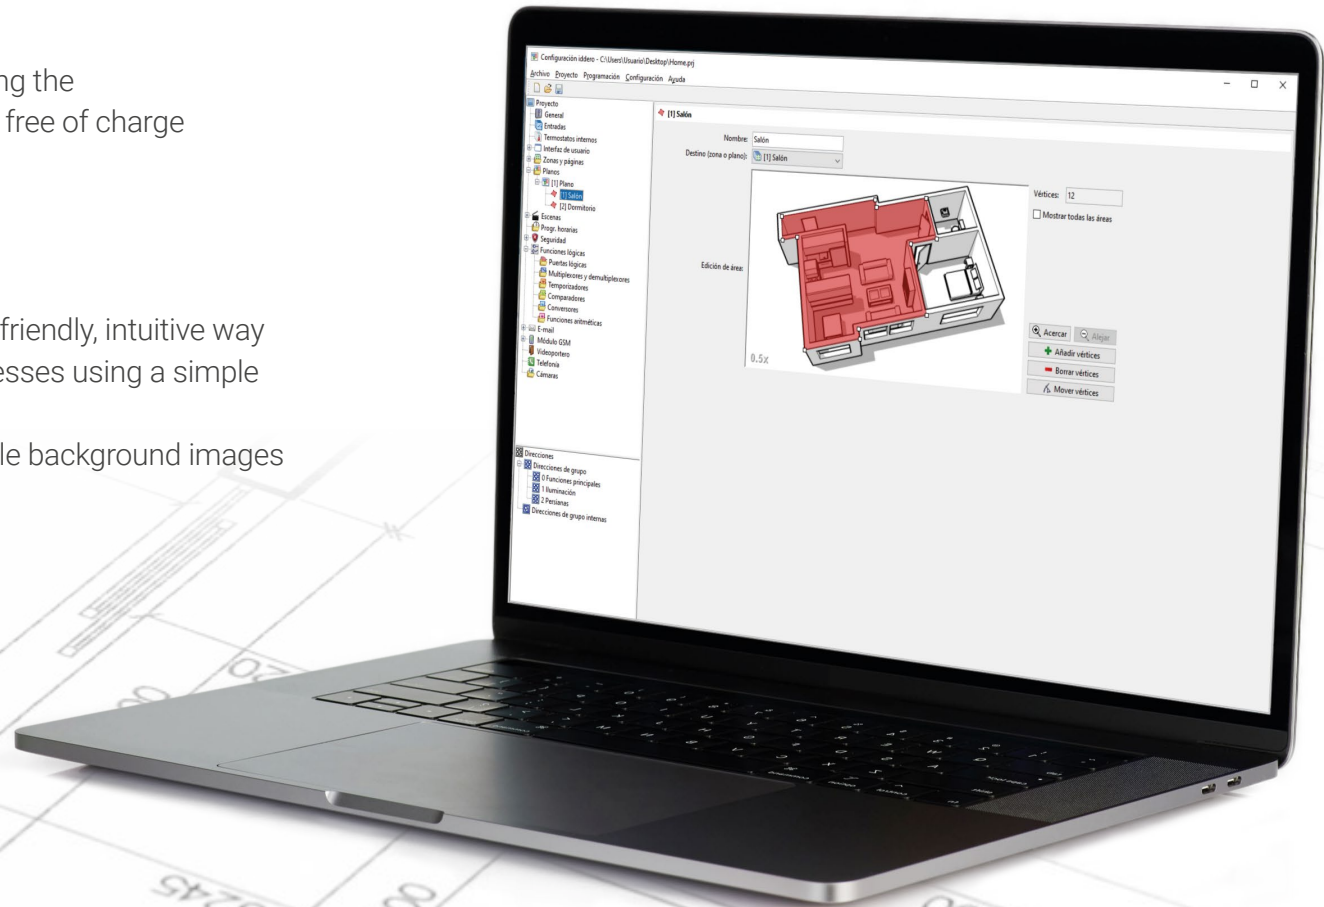

Endless possibilities

Up to 512 configurable pages, with 8 control functions per page (more than 4000 functions), and 4 configurable access control levels.

Combine a wide range of widgets, including indicators, push buttons, regulation bars, rotary controls, RGB wheel, numeric and text keypads, and much more.

(*) Depends on door station model and configuration

Configuration software

Easy, intuitive configuration

Create your projects in a matter of minutes using the **iddero-config** configuration software, available free of charge from www.iddero.com

- Import group addresses from ETS
- Define maps, zones, and elements to control
- Configure each element or function in a user-friendly, intuitive way
- Link communication objects and group addresses using a simple drag & drop interface
- Customize the user interface with configurable background images
- Ultra-fast programming over IP